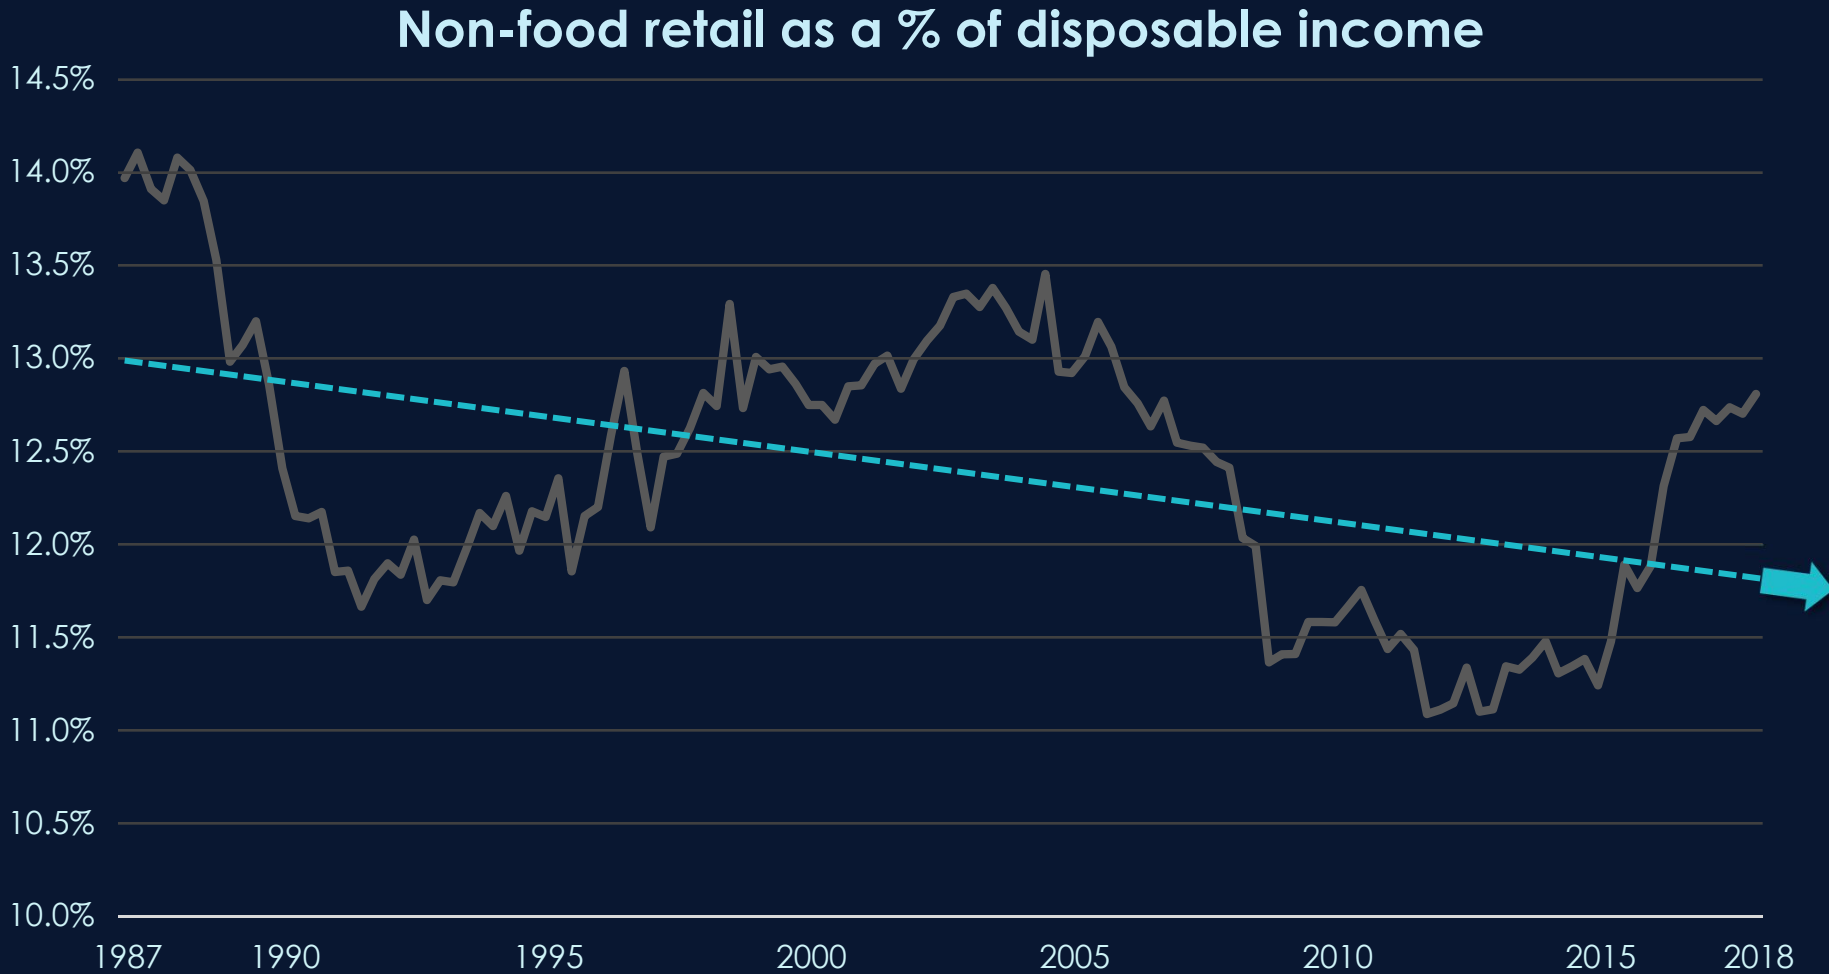

Retail Share of Disposable Pound