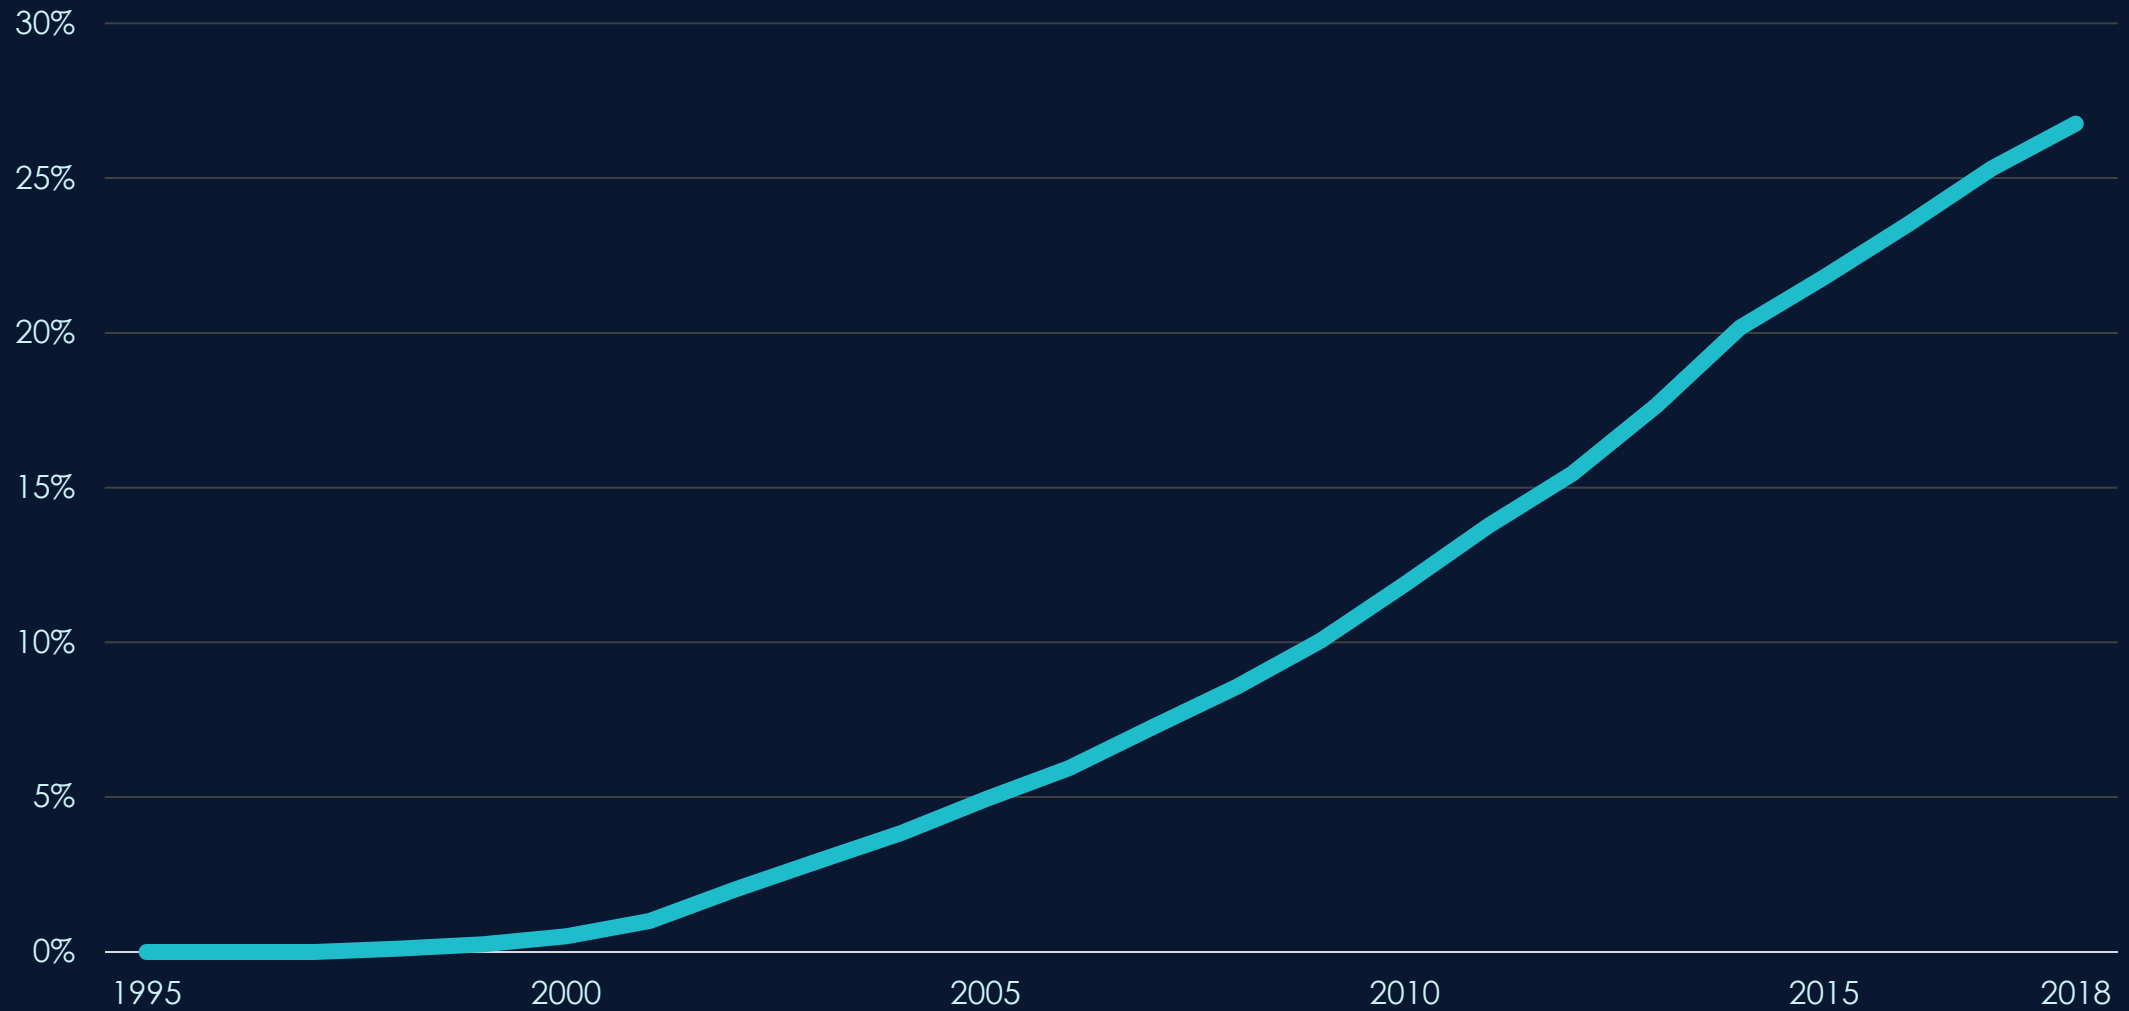

Non-food Online Penetration (UK)