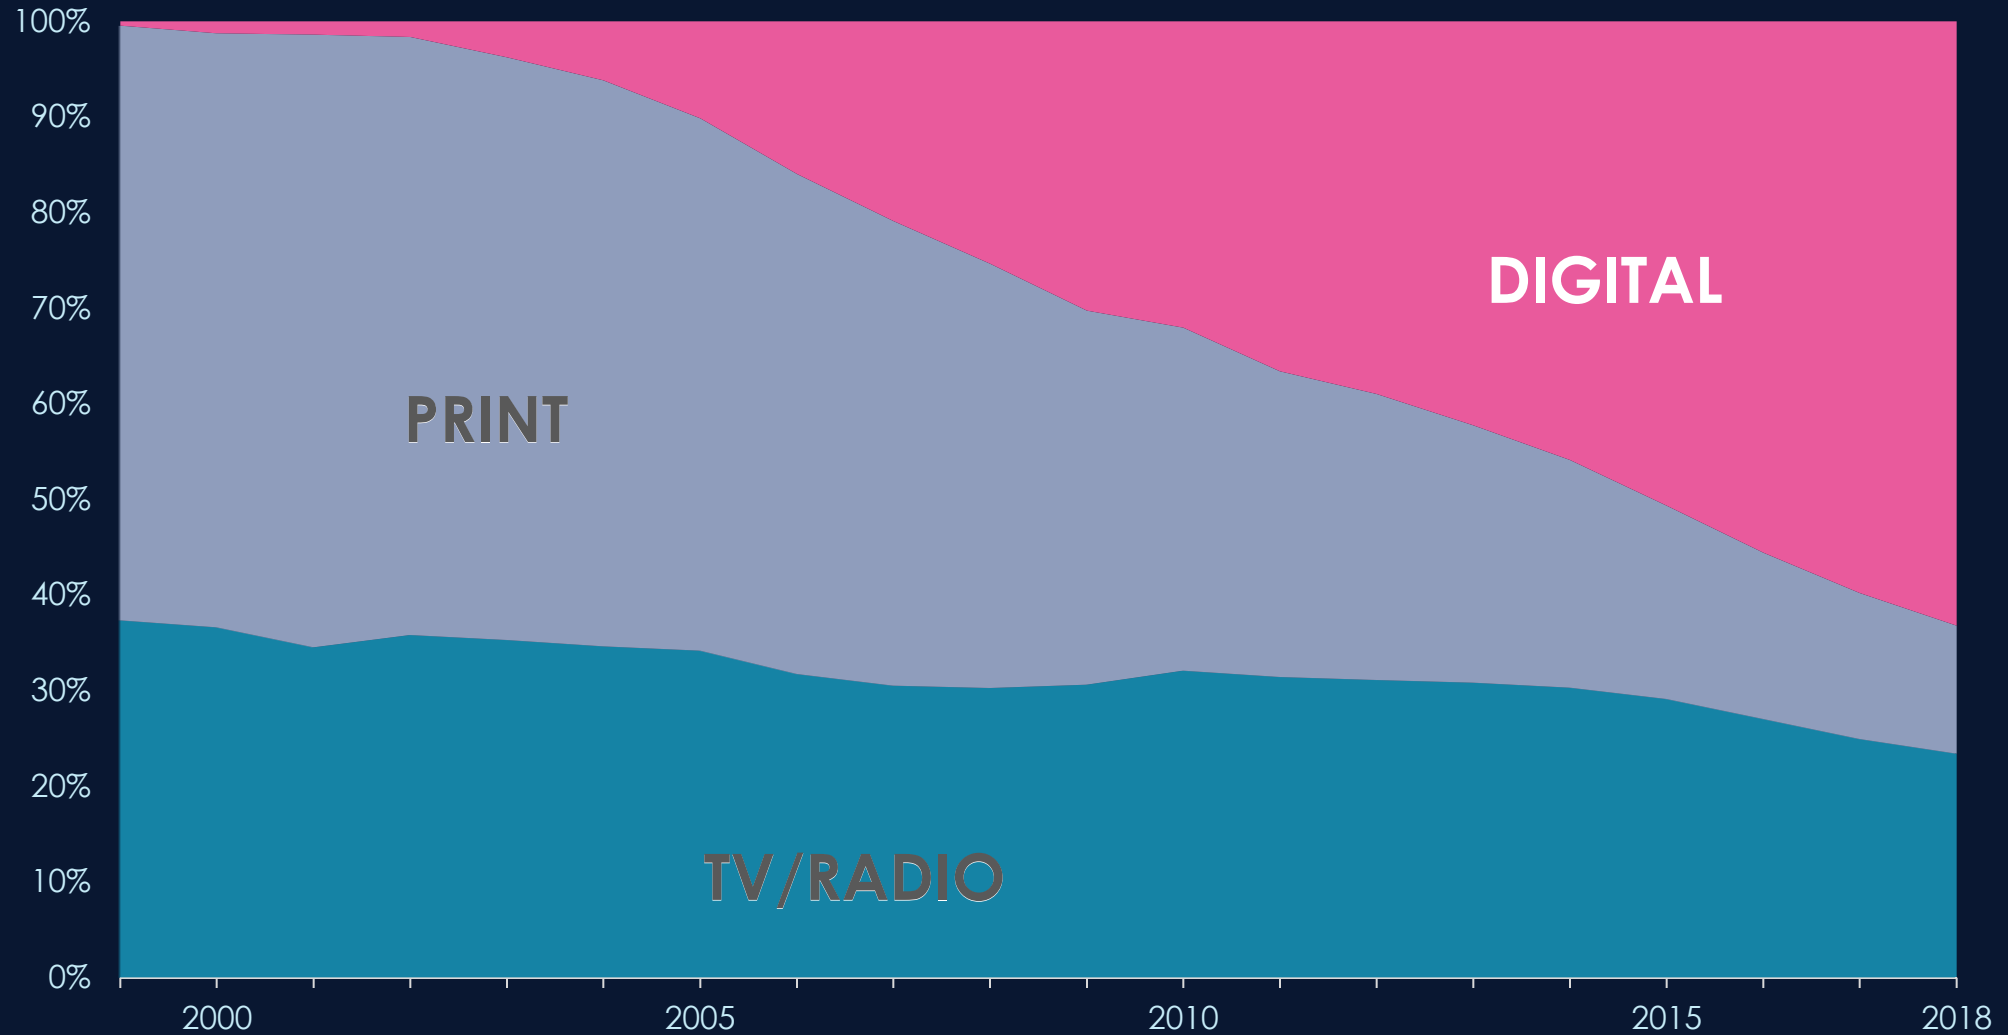

UK Advertising Spend By Channel (%)